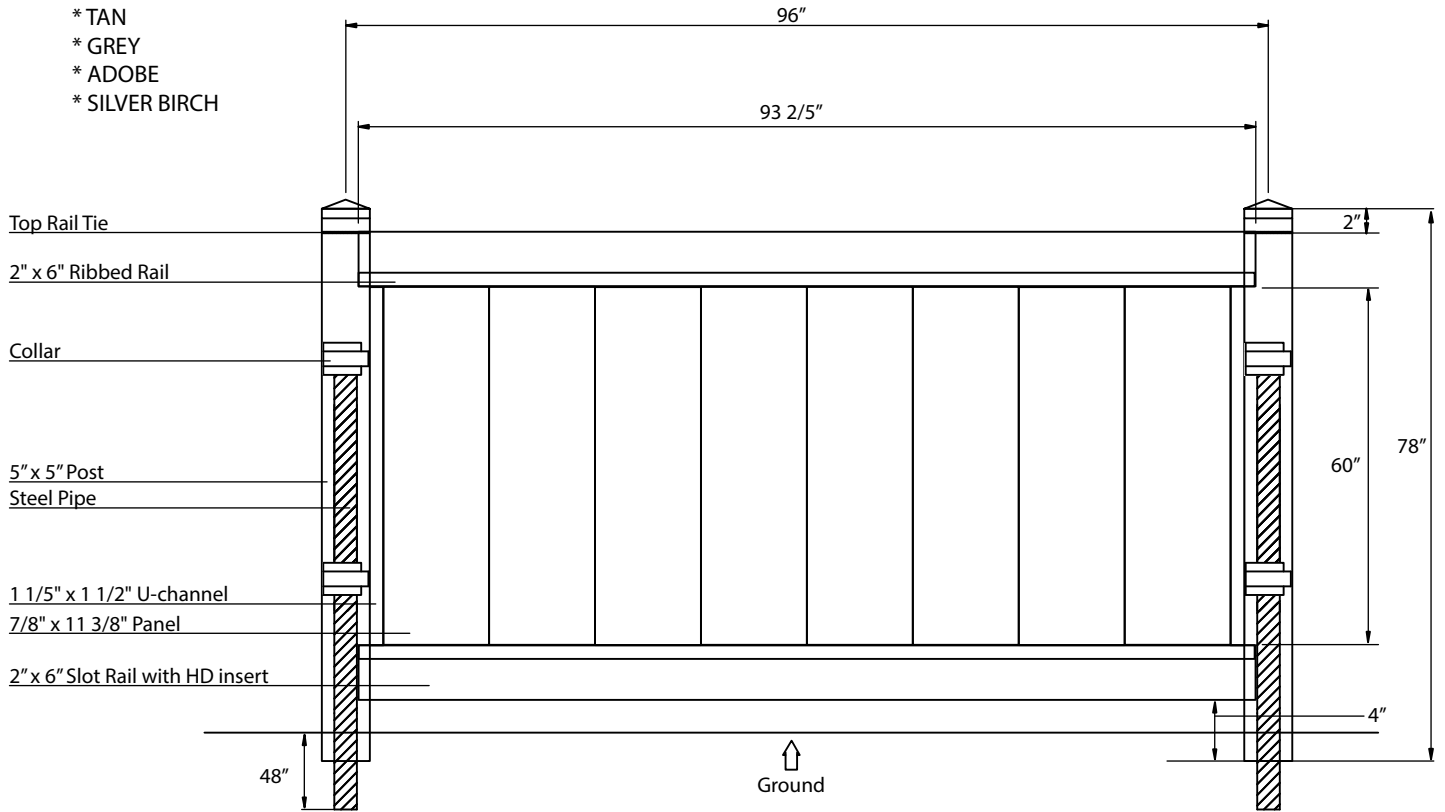

JASPER 6'

Direct Fencing Supply

www.vinylfencecanada.ca
1-888-751-5324

- * WHITE
- * TAN
- * GREY
- * ADOBE
- * SILVER BIRCH

Material per section			
Item	Dimension	Thickness	Qty
Post	5" x 5" x 78"	0.150"	1
Top Rail	2" x 6" x 93 2/5"	0.080"	1
Bottom Rail	2" x 6" x 93 2/5"	0.080"	1
U-Channel	1 3/8" x 60"	0.080"	2
Panel	7/8" x 11 3/8" x 62 3/4"	0.051"	8
Steel Pipe	2 3/8" x 96"		1
Top Rail Tie	5" x 5"		1
Collar	5" x 5"		2
Alum	93 2/5"		1
Post Cap	Flat Cap		1